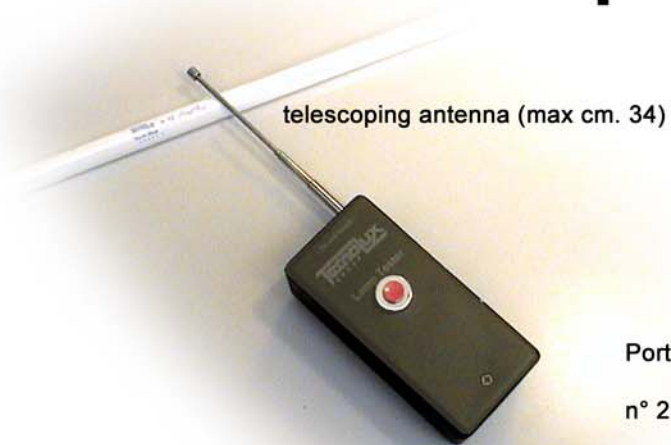

Lamp tester

Portable tester for lamps
n° 2 Battery 9V DC

Leakage Tester

Tesla Coil - Spark Coil for vacuum System
Plug Power Supply with 2 fuses
Dial Power Regulator

220-240 VAC 50/60Hz 15W CE