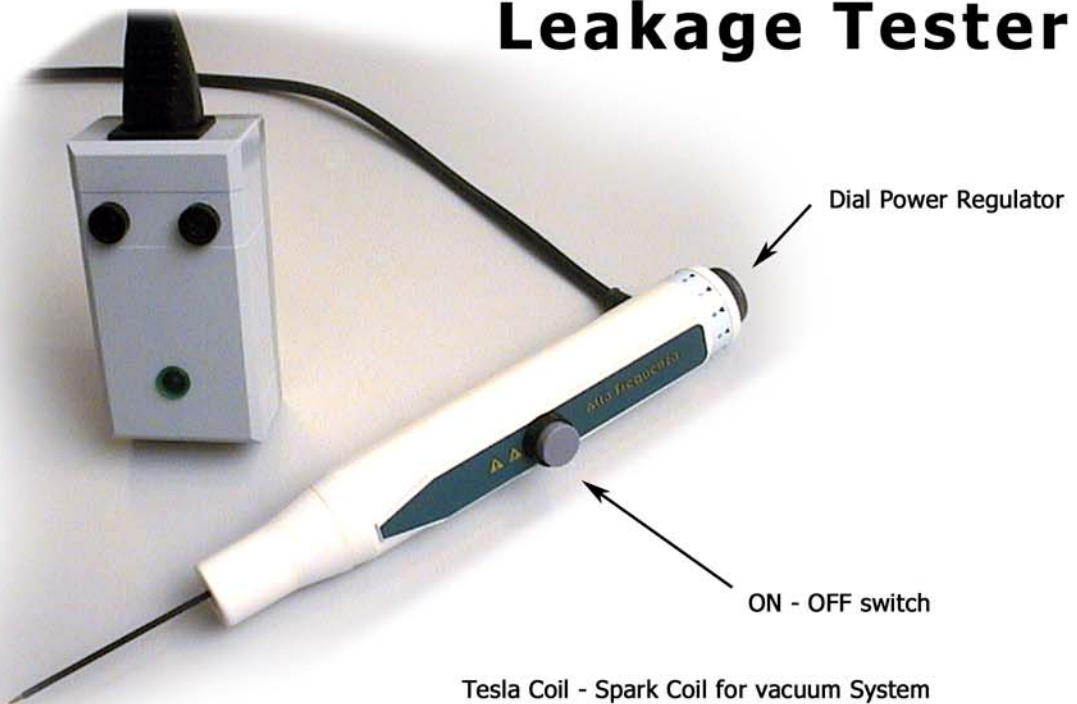

Lamp tester

Portable tester for lamps
n° 2 Battery 9V DC

Leakage Tester

Tesla Coil - Spark Coil for vacuum System
Plug Power Supply with 2 fuses
Dial Power Regulator

220-240 VAC 50/60Hz 15W CE