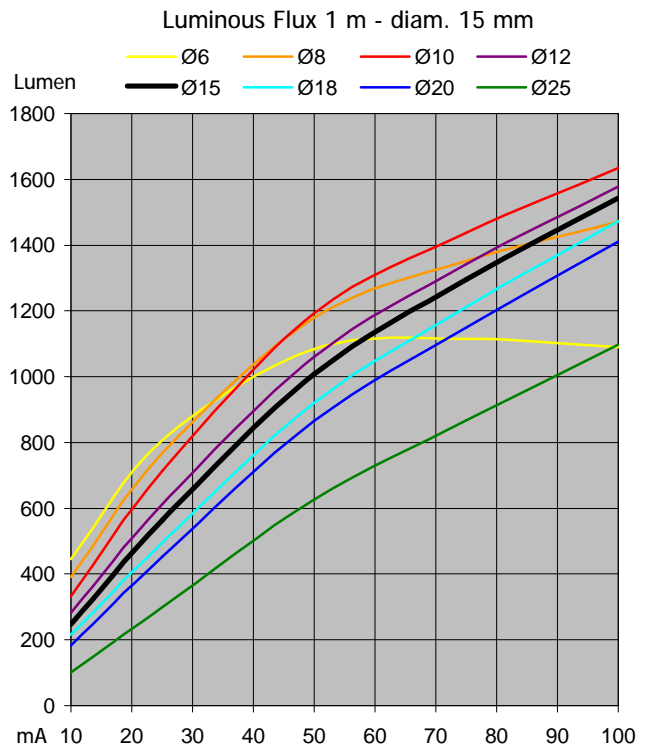

n° 32 Lemon Yellow

Data about for 15 mm. - 50 mA. Lamps:		
Brilliance	cd/m2	7.325
CIE 1931 Coordinates	x	0,483
	y	0,511

Available in the followin glass types:	code
colortube (yellow)	

The information and recommendations contained in this publication are based upon data collected by TecnoLux and believed to be correct. However, no guaranty or warranty of any kind, expressed or implied, is made with respect to the information contained herein, and TecnoLux assumes no responsibility for the results of the use of products described here in.