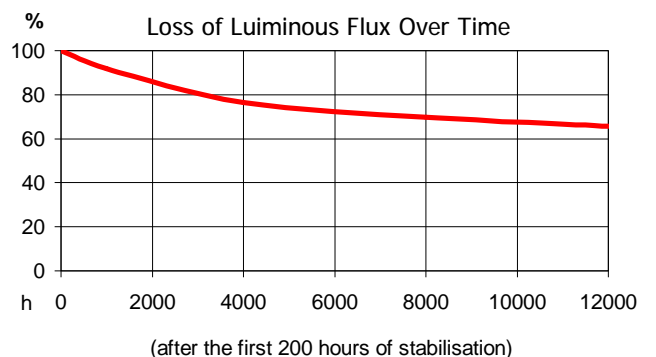

n° 32 Lemon Yellow

Data about for 15 mm. - 50 mA. Lamps:		
Brilliance	cd/m2	7.325
CIE 1931 Coordinates	x	0,483
	y	0,511

Available in the followin glass types:	code
colortube (yellow)	

The information and recommendations contained in this publication are based upon data collected by TecnoLux and believed to be correct. However, no guaranty or warranty of any kind, expressed or implied, is made with respect to the information contained herein, and TecnoLux assumes no responsibility for the results of the use of products described here in.