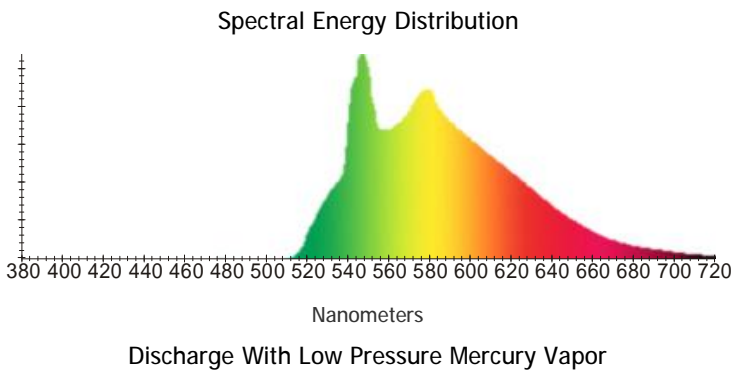

n° 32 Lemon Yellow

Data about for 15 mm. - 50 mA. Lamps:		
Brilliance	cd/m2	7.325
CIE 1931 Coordinates	x	0,483
	y	0,511

Available in the followin glass types:	code
colortube (yellow)	

The information and recommendations contained in this publication are based upon data collected by TecnoLux and believed to be correct. However, no guaranty or warranty of any kind, expressed or implied, is made with respect to the information contained herein, and TecnoLux assumes no responsibility for the results of the use of products described here in.