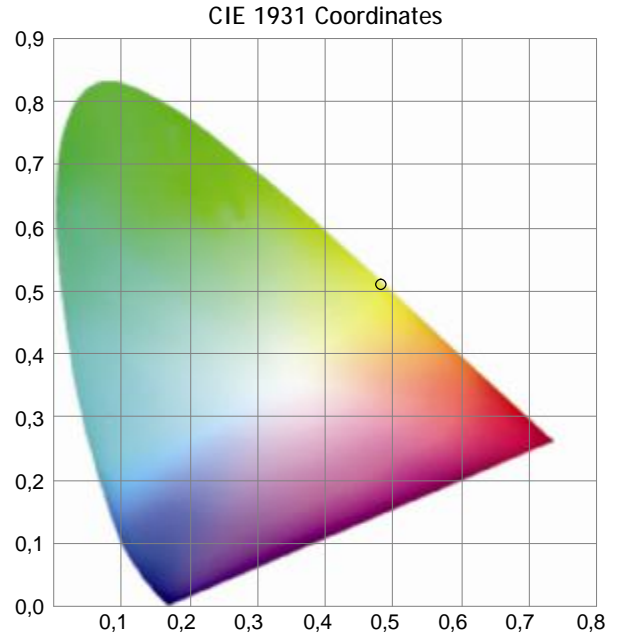

n° 32 Lemon Yellow

Data about for 15 mm. - 50 mA. Lamps:		
Brilliance	cd/m2	7.325
CIE 1931 Coordinates	x	0,483
	y	0,511

Available in the followin glass types:	code
colortube (yellow)	

The information and recommendations contained in this publication are based upon data collected by TecnoLux and believed to be correct. However, no guaranty or warranty of any kind, expressed or implied, is made with respect to the information contained herein, and TecnoLux assumes no responsibility for the results of the use of products described here in.