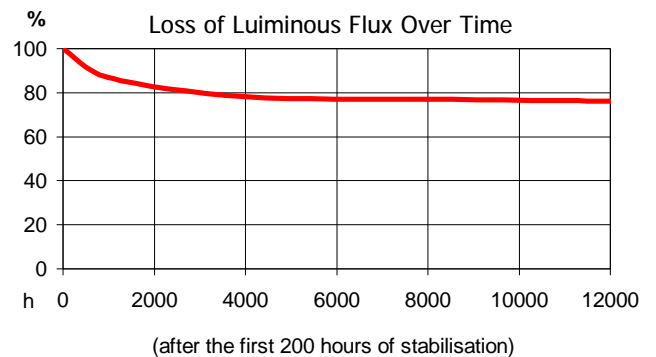

n° 22B Purple

Data about for 15 mm. - 50 mA. Lamps:		
Brilliance	cd/m2	105
CIE 1931 Coordinates	x	0,210
	y	0,062

Available in the followin glass types:	code
colortube (blue)	

The information and recommendations contained in this publication are based upon data collected by TecnoLux and believed to be correct. However, no guaranty or warranty of any kind, expressed or implied, is made with respect to the information contained herein, and TecnoLux assumes no responsibility for the results of the use of products described here in.