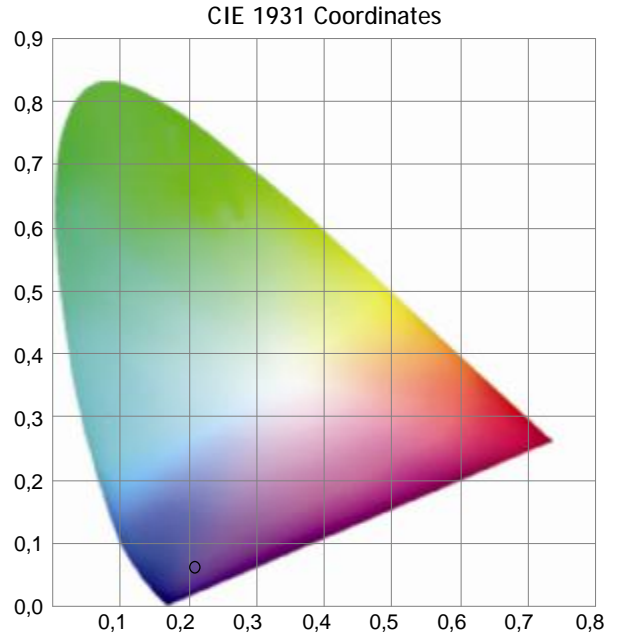

n° 22B Purple

Data about for 15 mm. - 50 mA. Lamps:		
Brilliance	cd/m2	105
CIE 1931 Coordinates	x	0,210
	y	0,062

Available in the followin glass types:	code
colortube (blue)	

The information and recommendations contained in this publication are based upon data collected by TecnoLux and believed to be correct. However, no guaranty or warranty of any kind, expressed or implied, is made with respect to the information contained herein, and TecnoLux assumes no responsibility for the results of the use of products described here in.