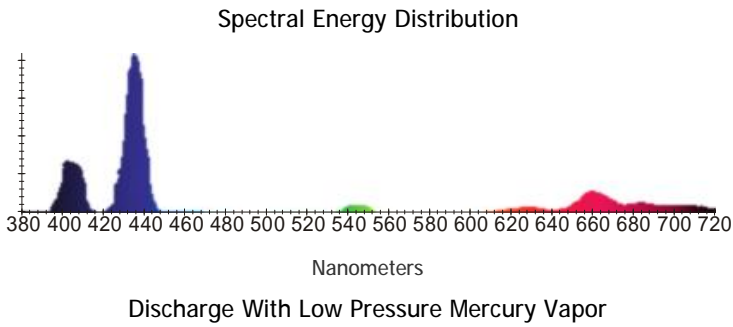

n° 22B Purple

Data about for 15 mm. - 50 mA. Lamps:		
Brilliance	cd/m2	105
CIE 1931 Coordinates	x	0,210
	y	0,062

Available in the followin glass types:	code
colortube (blue)	

The information and recommendations contained in this publication are based upon data collected by TecnoLux and believed to be correct. However, no guaranty or warranty of any kind, expressed or implied, is made with respect to the information contained herein, and TecnoLux assumes no responsibility for the results of the use of products described here in.