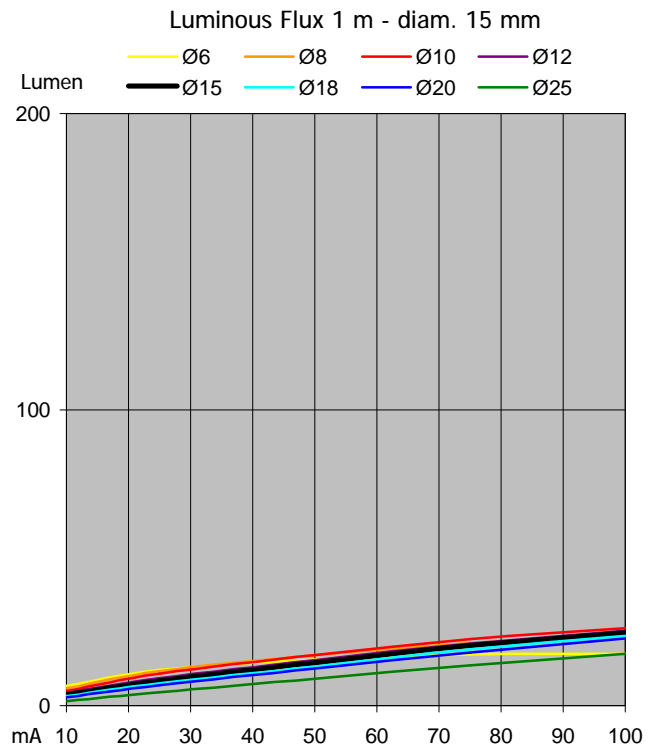

n° 22B Purple

Data about for 15 mm. - 50 mA. Lamps:		
Brilliance	cd/m2	105
CIE 1931 Coordinates	x	0,210
	y	0,062

Available in the followin glass types:	code
colortube (blue)	

The information and recommendations contained in this publication are based upon data collected by TecnoLux and believed to be correct. However, no guaranty or warranty of any kind, expressed or implied, is made with respect to the information contained herein, and TecnoLux assumes no responsibility for the results of the use of products described here in.